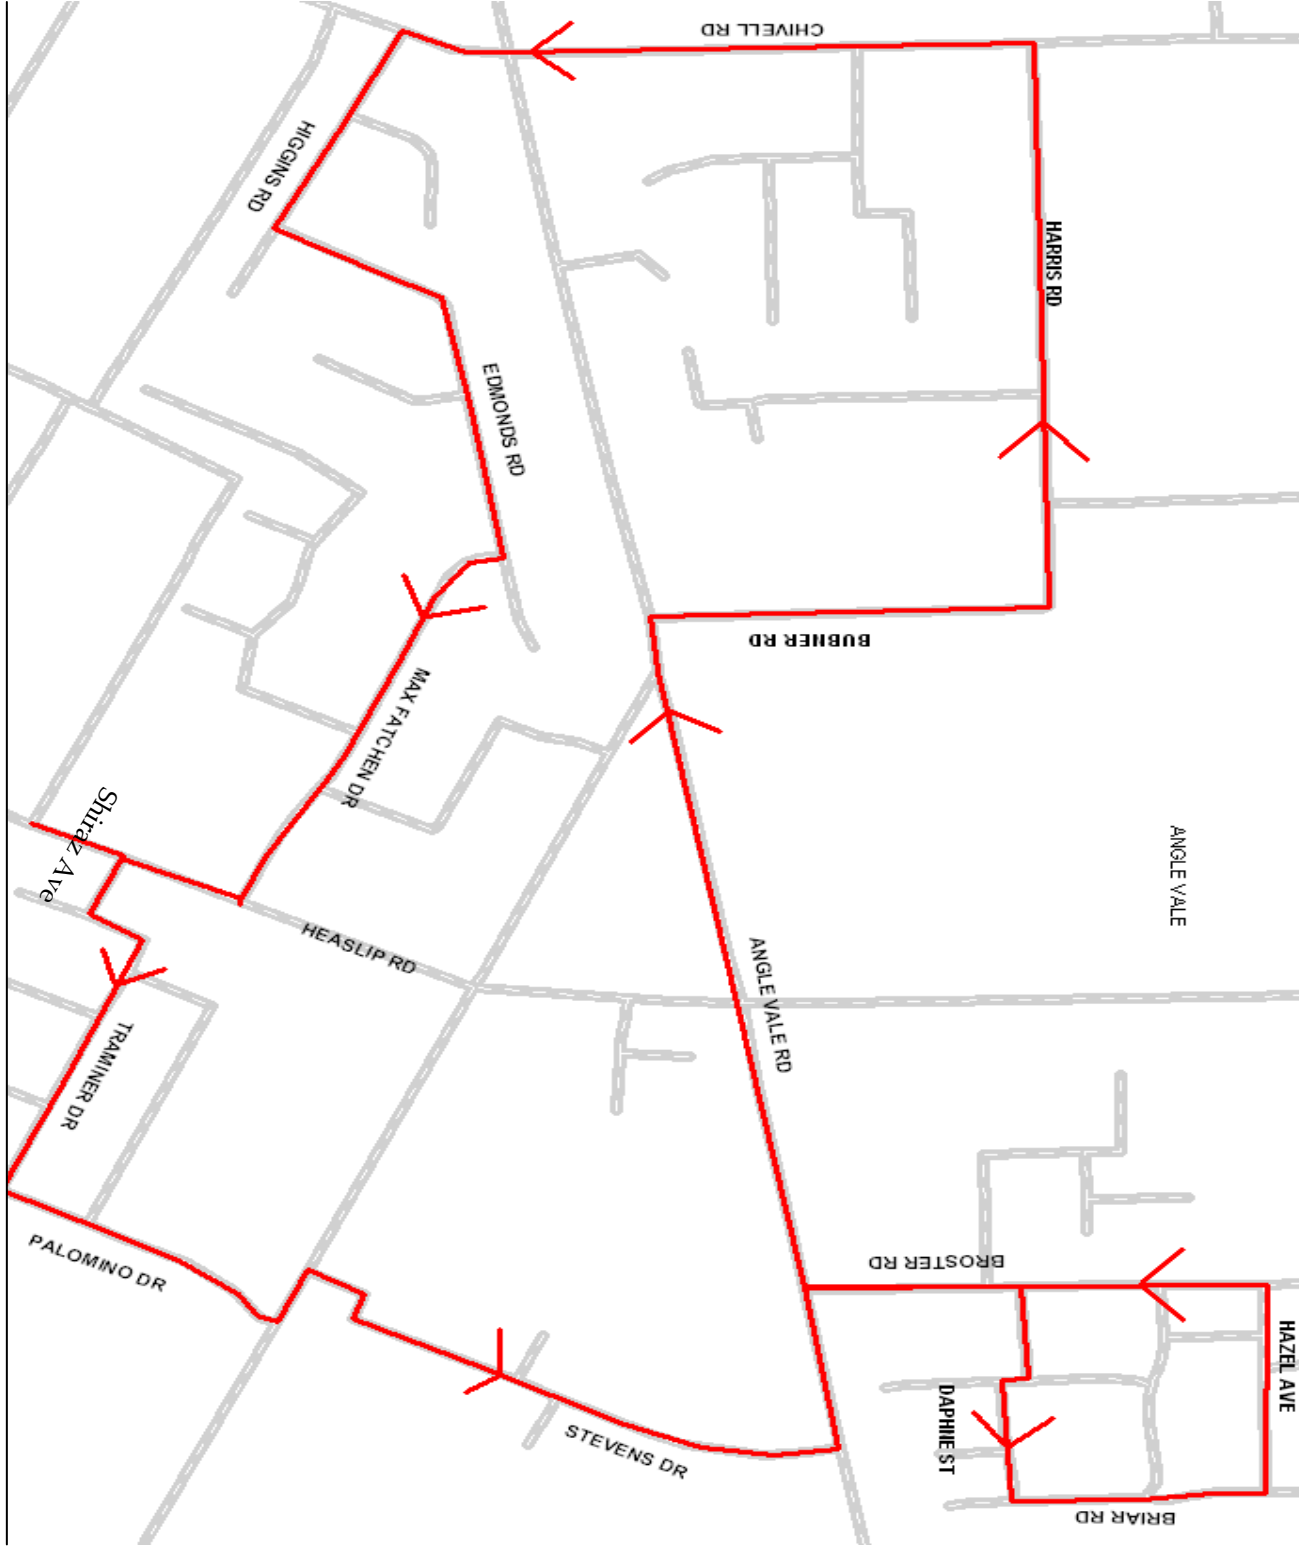

FIXED ROUTE

The fixed route is a feeder service to the Smithfield Interchange and operates during peak times and will pick up and drop along the route shown.

The route loop commences and ends at the intersection of Shiraz Avenue and Heaslip Road at the times indicated on the timetable.

FLEXIBLE RESPONSE

The flexible response service will pick up and drop off (door to door) in the Angle Vale Township, and take passengers to either the Smithfield Interchange or Munno Para Shopping City, the Gawler Town Centre and vice versa.

FIXED ROUTE SERVICES TO SMITHFIELD INTERCHANGE

TO SMITHFIELD INTERCHANGE

Heaslip Rd/Shiraz Ave (start of loop)

Heaslip Rd/Shiraz Ave (end of loop)

Smithfield Interchange (arrives)

6.15am	7.15am	8.15am	4.55pm	5.45pm
6.30am	7.30am	8.30am	5.10pm	6.00pm
6.42am	7.42am	8.42am	5.25pm	6.10pm

TO ANGLE VALE

Smithfield Interchange (leaves)

Heaslip Rd/Shiraz Ave (arrives)*

7.02am	8.02am	8.54am	4.45pm	5.30pm	6.30pm
7.14am	8.14am	9.06am	4.57pm	5.42pm	6.42pm

**continues to set down passengers along the route as required.*